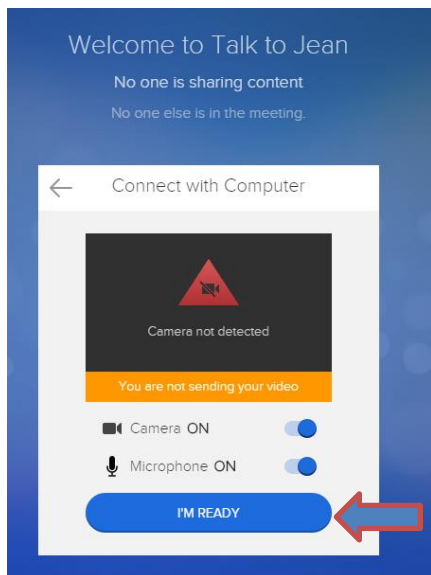

8. To start click on **I'M READY** (camera and microphone should be on ON)

9. Allow or say yes to any prompts from plugins.

10. When you are connected you will see the below screen.

11. To join with the phone Select the country closest to you from the list, Dial the PSTN Number below and enter the audio code when asked.