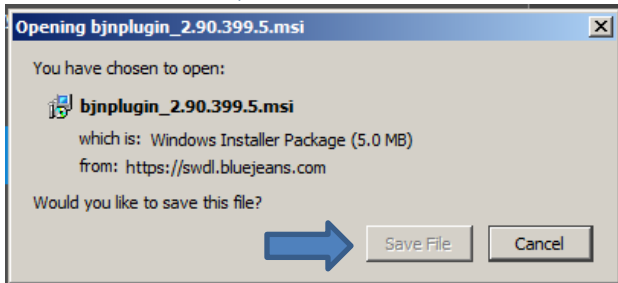

4. Click on save as,