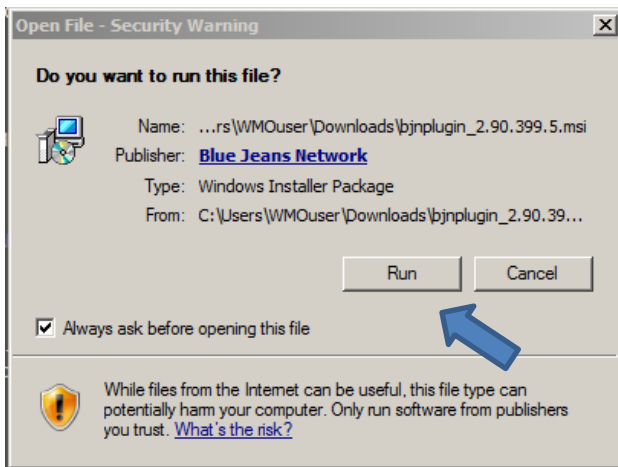

2. Enter your Name, your email address and click on SIGN IN AS A GUEST

3. If it is the first time you use BlueJeans you will get this prompt, please click on download button. *Otherwise go to point 7*

4. Click on save as,

5. Find the package under the location you save it and execute it by double clicking on it.

6. Click on Run

7. To start click on **Computer**, (if you have a poor internet connection you can click on phone... but the first option still lets you dial in if you have problems see point 11).