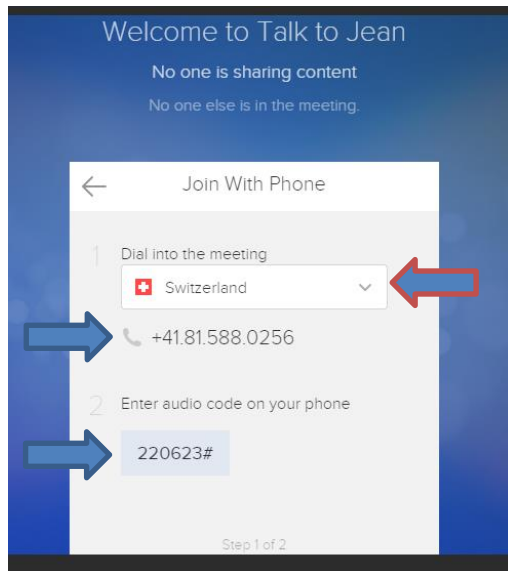

8. To start click on **I'M READY** (camera and microphone should be on ON)

9. Allow or say yes to any prompts from plugins.

10. When you are connected you will see the below screen.

11. To join with the phone Select the country closest to you from the list, Dial the PSTN Number below and enter the audio code when asked.

From a phone (Voice only)

12. Dial into the meeting using a phone number below

13. Enter the Meeting ID wen prompted : _____ followed by #

14. Enter the passcode wen prompted: _____ followed by #

PSTN numbers