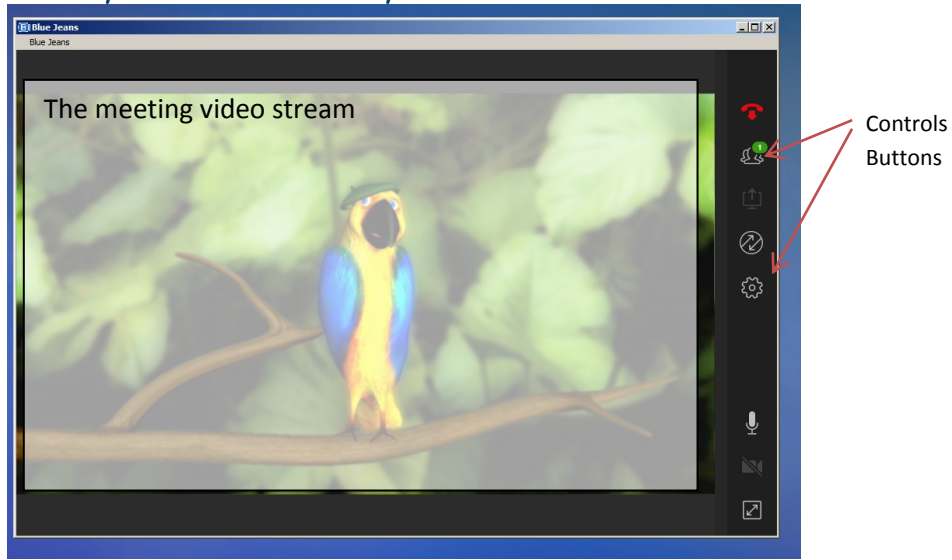

5. Find the package under the location you save it and execute it by double clicking on it.

6. Click on Run

7. To start click on **Computer**, (if you have a poor internet connection you can click on phone... but the first option still lets you dial in if you have problems see point 11).

8. To start click on **I'M READY** (camera and microphone should be on ON)

9. Allow or say yes to any prompts from plugins.

10. When you are connected you will see the below screen.

11. To join with the phone Select the country closest to you from the list, Dial the PSTN Number below and enter the audio code when asked.